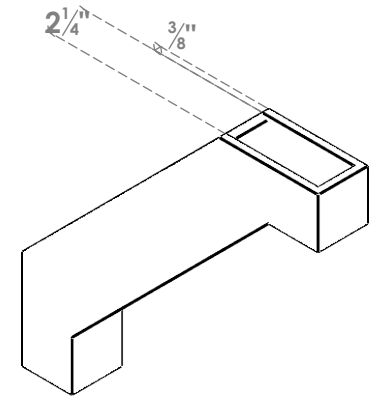

ITEM NUMBER: BRCPO030X18000X18000BUR

3"W X 18"D X 18"H BURLINGTON ARCHITECTURAL GRADE PVC OPEN BRACE

SIDE PROFILE

FRONT PROFILE

ISOMETRIC

EKENA MILLWORK
2300 WEST MAIN ST.
CLARKSVILLE, TX 75426
TOLL FREE: 866-607-0453
WWW.EKENAMILLWORK.COM