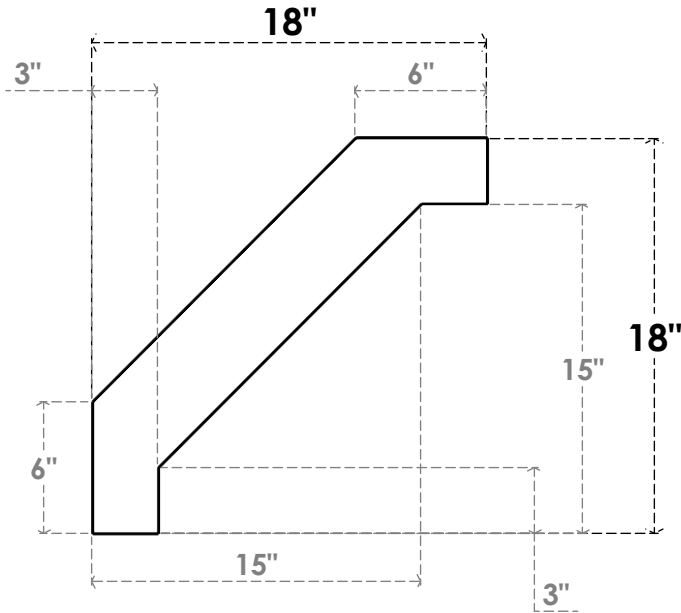

ITEM NUMBER: BRCPO030X18000X18000BUR

3"W X 18"D X 18"H BURLINGTON ARCHITECTURAL GRADE PVC OPEN BRACE

SIDE PROFILE

FRONT PROFILE

ISOMETRIC

EKENA MILLWORK
2300 WEST MAIN ST.
CLARKSVILLE, TX 75426
TOLL FREE: 866-607-0453
WWW.EKENAMILLWORK.COM