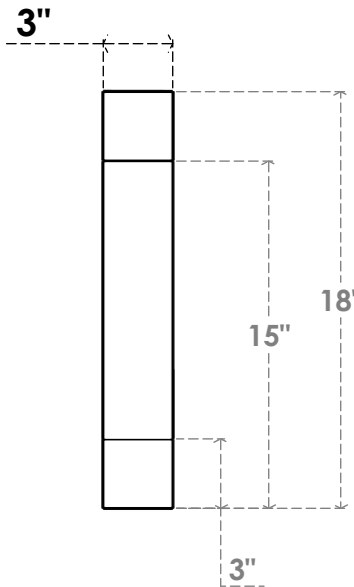

ITEM NUMBER: BRCPO030X18000X18000BUR

3"W X 18"D X 18"H BURLINGTON ARCHITECTURAL GRADE PVC OPEN BRACE

SIDE PROFILE

FRONT PROFILE

ISOMETRIC

EKENA MILLWORK
2300 WEST MAIN ST.
CLARKSVILLE, TX 75426
TOLL FREE: 866-607-0453
WWW.EKENAMILLWORK.COM

NOTES

1. INSTALLATION TO BE COMPLETED IN ACCORDANCE WITH MANUFACTURER'S SPECIFICATIONS.
2. DRAWING MAY NOT BE TO SCALE
3. THIS DRAWING IS INTENDED FOR DESIGN AND PLANNING PURPOSES ONLY.
4. ALL INFORMATION CONTAINED HEREIN WAS CURRENT AT THE TIME OF DEVELOPMENT BUT MUST BE REVIEWED AND APPROVED BY THE PRODUCT MANUFACTURER TO BE CONSIDERED ACCURATE.
5. ARCHITECTURAL GRADE PVC PRODUCTS ARE MADE FROM EXPANDED CELLULAR PVC AND COME NATURALLY WHITE BUT MAY BE PAINTED